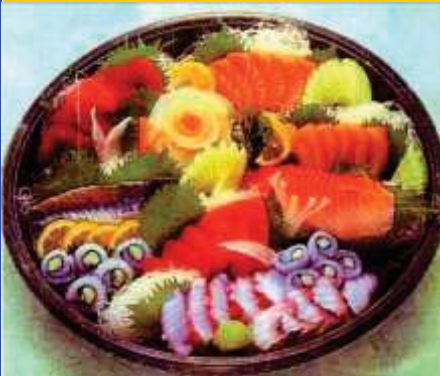

Yokohama Party Platters

A) Sushi & Roll Platter

(24 pcs sushi & 6 rolls) $75
4 Tuna, 4 Salmon,
4 Yellow Tail, 4 Shrimp,
4 Whitefish, 4 Eel
2 Tuna Rolls, 2 California Roll
2 Shrimp Rolls

B) Sushi Platter

(36 pcs sushi & 2 rolls) $80
6 Tuna, 6 Salmon, 6 Yellow Tail,
6 Whitefish, 6 Shrimp, 6 Eel,
1 Tuna Roll
1 California Roll

C) Tuna Platter

$80
20 pcs Sushi, 6 Rolls
& 8 pcs sashimi

D) Sashimi Platter

(45 pcs assorted Sashimi) $80
Tuna, Salmon,
Yellow Tail, Shrimp,
White fish, Octopus,
Inari Eel,
Tamago

E) Roll Platter (14 Rolls)

Assorted Rolls $60
6 California Rolls,
2 Tuna Rolls,
2 Alaskan Rolls,
2 Vegetable Rolls,
2 Yellow Tail Rolls

*Impress your
guests with our
fabulous
Sushi Party
Platters!!!*

300 Quaker Lane,
Warwick RI 02886
401-826-8200

Other Items Available:

1/2 Tray of Fried Rice $19.99
1/2 Tray of Yake Udon $29.99

www.YokohamaRI.com
manager@YokohamaRI.com

(Special Requests Available)